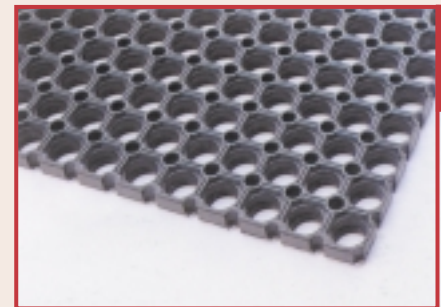

SAFE TRED

ANTI FATIGUE MATS

WORKDECK

- Natural Rubber and easy to clean.
- Protects your floors while resting your feet.
- Designed for wet and dry areas with holes for drainage.
- Nonslip surfaces on top and bottom.
- Absorbs shock and noise.
- Interlocking connectors allow any length or width.

M12
M20

M21

Code	Size	Thickness	Weight
M11	800mm x 1200mm	22mm	10kg
M11/L	400mm x 1200mm	22mm	5.0kg
M11/W	600mm x 800mm	22mm	5.0kg
M11/4	400mm x 600mm	22mm	2.5kg
M12	1000mm x 1500mm	25mm	20kg
M12/2	750mm x 1000mm	25mm	10kg
M12/3	500mm x 1000mm	25mm	7.0kg
M12/4	500mm x 750mm	25mm	5.0kg

(Note: Bevelled edges can be added to M12)

M20	1000mm x 1520mm	14mm	12kg
M21	1060mm x 1560mm	13mm	14kg

(Note: M21 has bevelled edges)