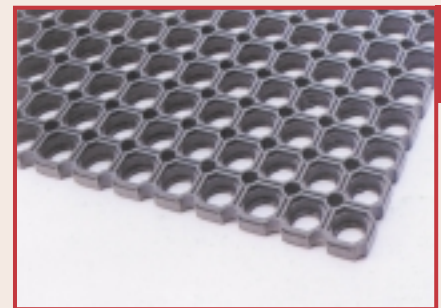

SAFE TRED

ANTI FATIGUE MATS

WORKDECK

- Natural Rubber and easy to clean.
- Protects your floors while resting your feet.
- Designed for wet and dry areas with holes for drainage.
- Nonslip surfaces on top and bottom.
- Absorbs shock and noise.
- Interlocking connectors allow any length or width.

(Note: Bevelled edges can be added to M12)

M20	1000mm x 1520mm	14mm	12kg
M21	1060mm x 1560mm	13mm	14kg

(Note: M21 has bevelled edges)