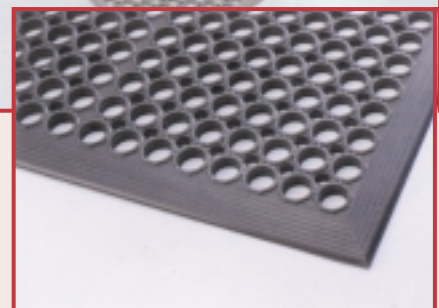

SAFE TRED

ANTI FATIGUE MATS

ROBUSTA

- Ideal for industrial and institutional use.
- Anti slip surface and excellent drainage.
- Easily cleaned for those heavily soiled workplaces.
- Grey and Red mats are grease resistant.

MB24

MG28
MB28

MRR
24

Code	Size	Thickness	Weight
MB24 -black	920mm x 1520mm	15mm	11kg
MRR24-red	920mm x 1520mm	15mm	11kg
MG28 -grey	920mm x 1520mm	14mm	12kg
MB28 -black	920mm x 1520mm	14mm	12kg