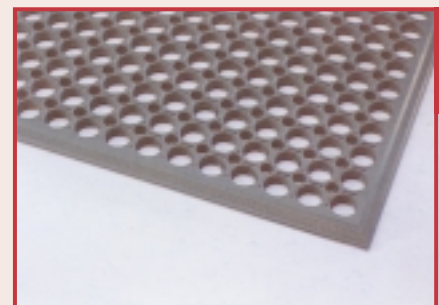

SAFE TRED

ANTI FATIGUE MATS

ROBUSTA

- Ideal for industrial and institutional use.
- Anti slip surface and excellent drainage.
- Easily cleaned for those heavily soiled workplaces.
- Grey and Red mats are grease resistant.

MB24

MG28
MB28

MRR
24

Code	Size	Thickness	Weight
MB24 -black	920mm x 1520mm	15mm	11kg
MRR24-red	920mm x 1520mm	15mm	11kg
MG28 -grey	920mm x 1520mm	14mm	12kg
MB28 -black	920mm x 1520mm	14mm	12kg