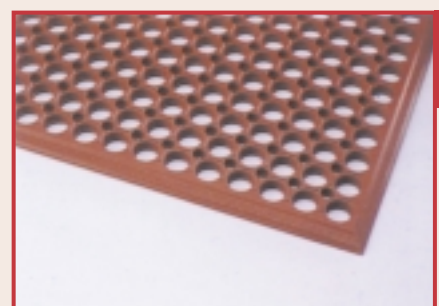

SAFE TRED

ANTI FATIGUE MATS

ROBUSTA

- Ideal for industrial and institutional use.
- Anti slip surface and excellent drainage.
- Easily cleaned for those heavily soiled workplaces.
- Grey and Red mats are grease resistant.

MB24

MG28
MB28

MRR
24

Code	Size	Thickness	Weight
MB24 -black	920mm x 1520mm	15mm	11kg
MRR24-red	920mm x 1520mm	15mm	11kg
MG28 -grey	920mm x 1520mm	14mm	12kg
MB28 -black	920mm x 1520mm	14mm	12kg